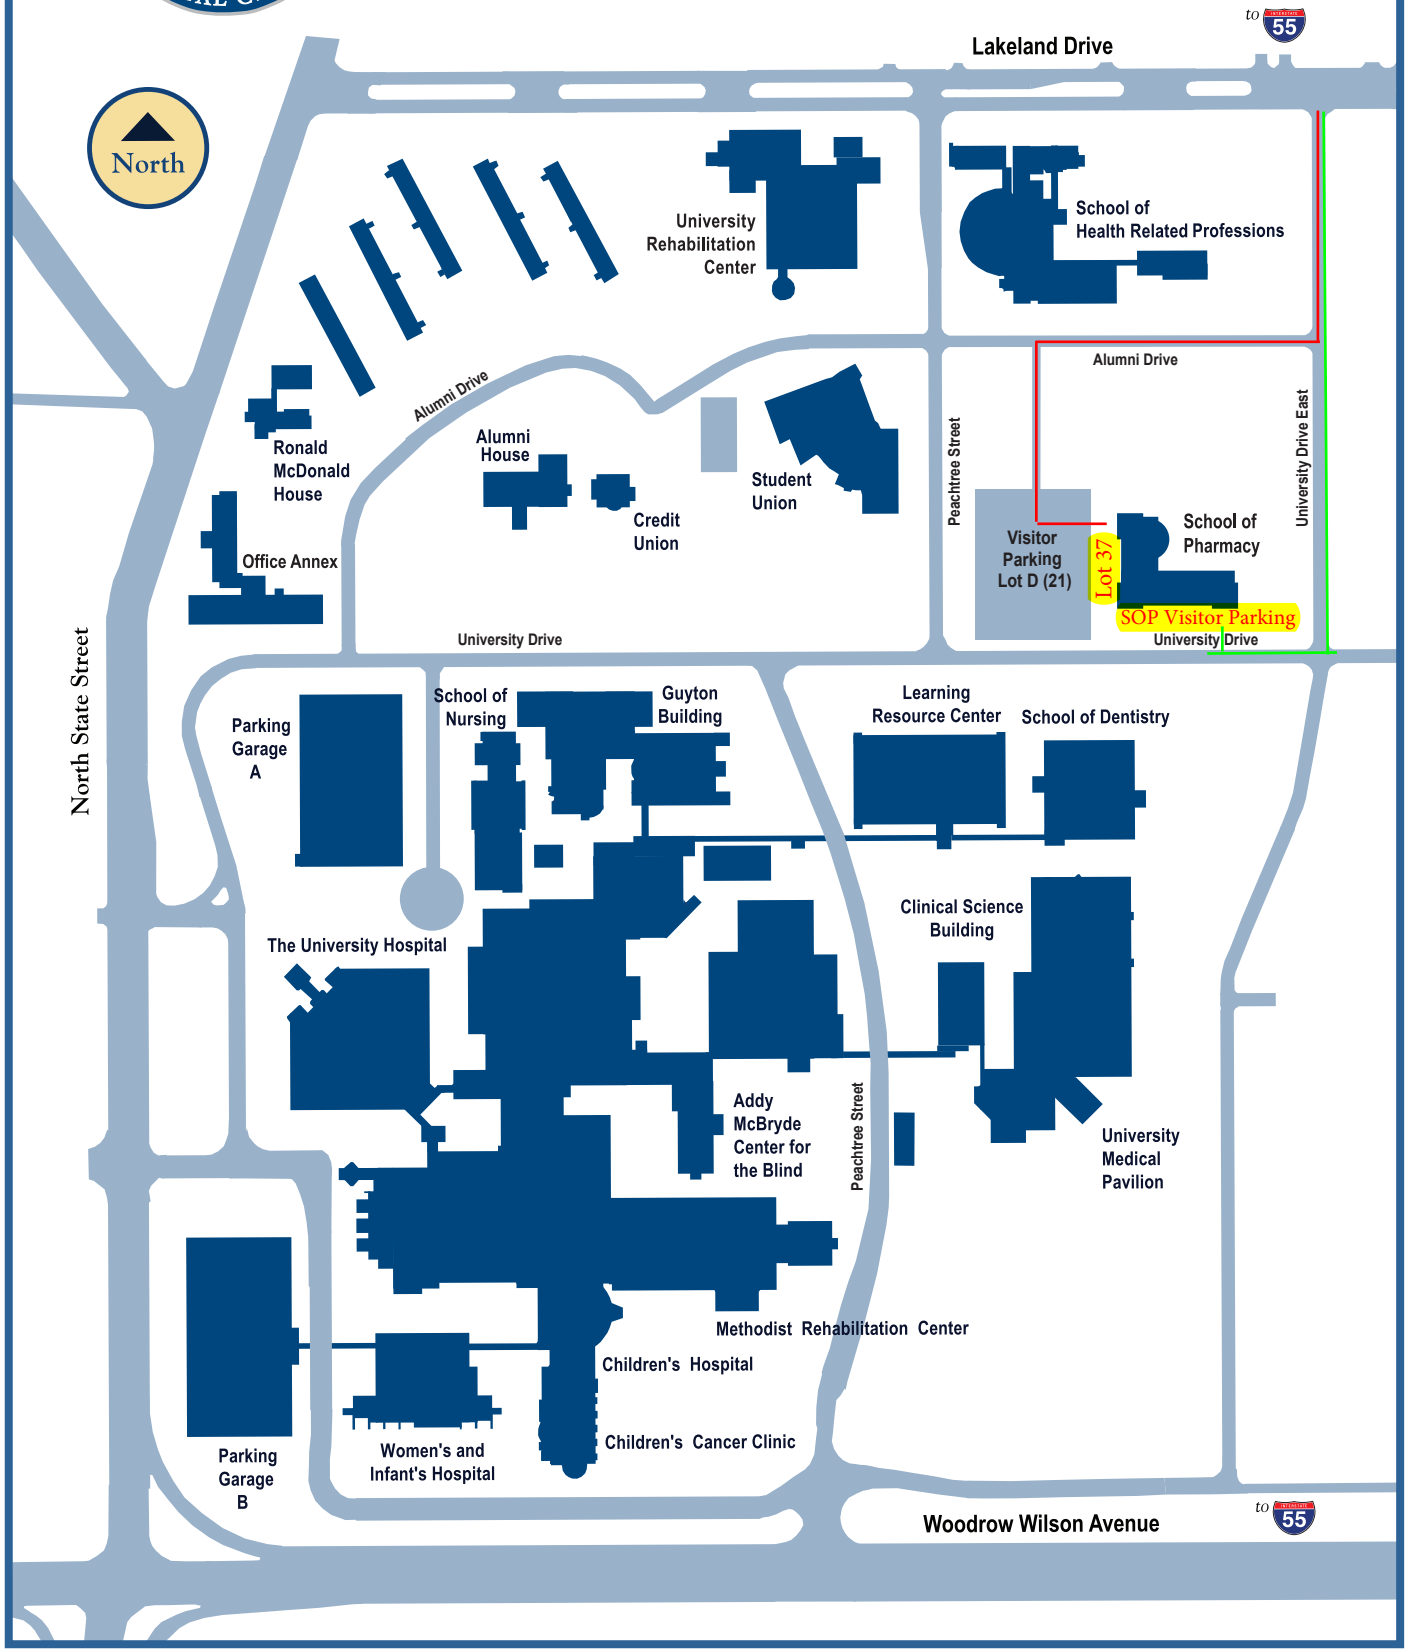

UMMC CAMPUS MAP

to 55

North State Street

Lakeland Drive

Alumni Drive

Alumni Drive

University Drive

Peachtree Street

University Drive East

Visitor Parking Lot D (21)

Lot 37

SOP Visitor Parking

University Drive

Parking Garage A

Parking Garage B

Learning Resource Center

Clinical Science Building

Peachtree Street

Woodrow Wilson Avenue

to 55